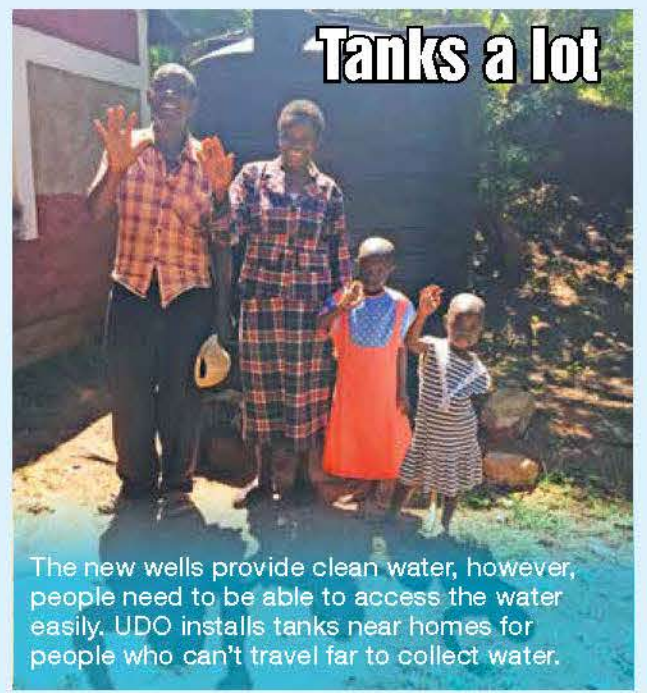

The new wells provide clean water, however, people need to be able to access the water easily. UDO installs tanks near homes for people who can't travel far to collect water.

15 Your gift of **$50** will contribute pipework to a shallow well.

16 Your gift of **$1,200** will build a well with a hand pump.

17 Your gift of **$2,600** will build a well with a solar-powered pump.

18 Your gift of **$60** will provide a water tank for a family to keep clean water close at hand.